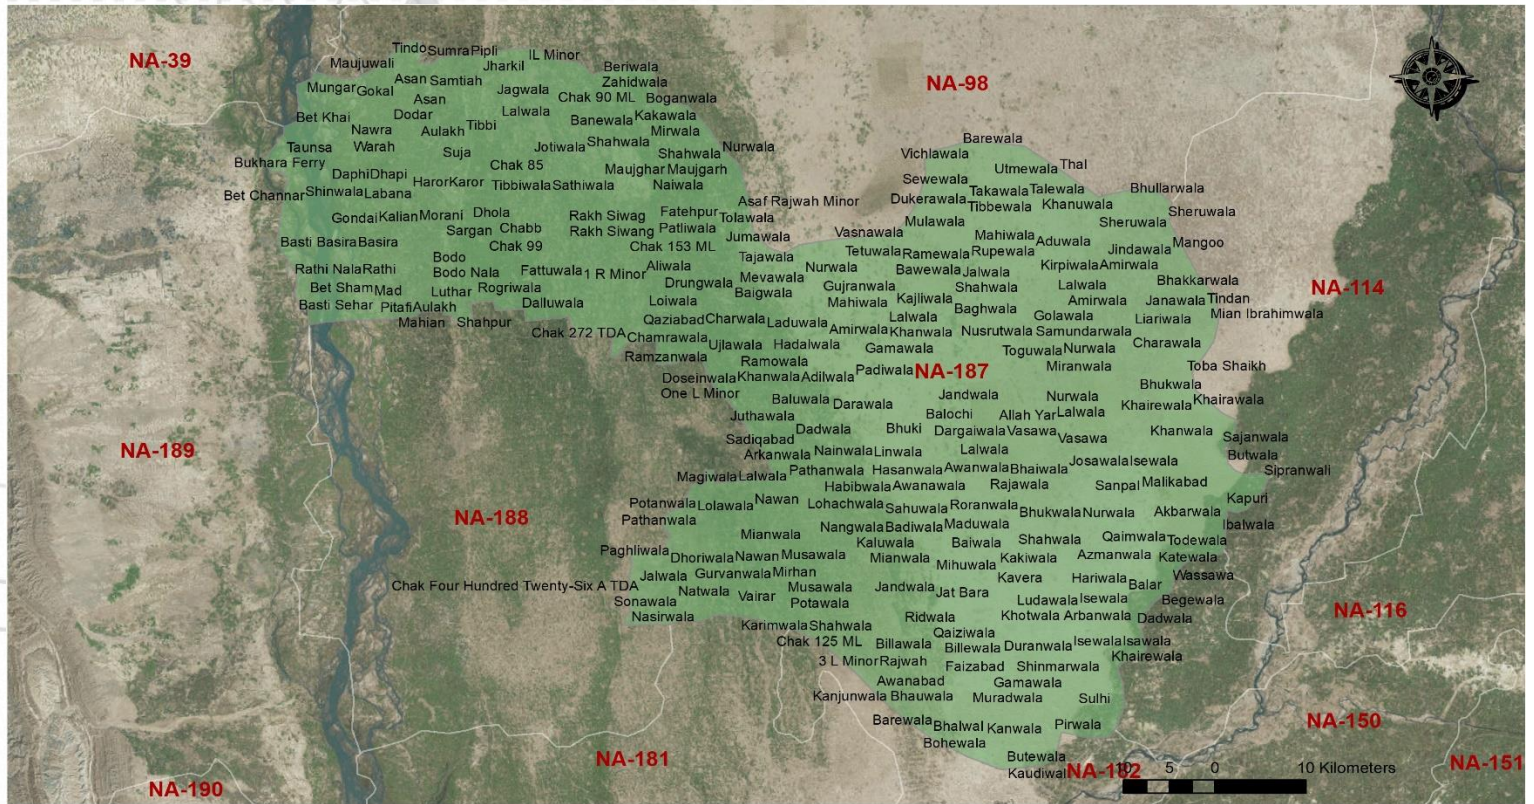

CONSTITUENCY PROFILE

NA-187 LAYYAH-I

PUNJAB

CONSTITUENCY POPULATION

917,701

VOTER STATISTICS

Male **258,747**

Female **198,778**

Total **457,525**

50% of the total population are registered as voters

POLLING STATIONS

66 Male **64** Female **230** Combined **360** Total

Number of polling stations where registered voters exceed 1,200 **190**

POLLING BOOTHS

577 Male **491** Female **1,068** Total

AVERAGE VOTER AT POLLING STATION **1,271** AVERAGE VOTER AT POLLING BOOTH **428**

LIST OF CONTESTING CANDIDATES

#	Name	Name of Political Party
1	Altaf Hussain	Pakistan Peoples Party Parliamentarians
2	Hassan Ameer	Independent
3	Sardar Bahadur Ahmed Khan	Independent
4	Syed Zulqarnain Sabir	All Pakistan Muslim League
5	Syed Zafar Hussain Gillani	Tehreek-e-Labaik Pakistan
6	Sahibzada Faiz ul Hassan	Pakistan Muslim League (Nawaz)
7	Abdul Raouf	Independent
8	Abdul Majeed Khan	Pakistan Tehreek-e-Insaf
9	Qazi Shah Mardan Alvi	Pakistan Awami Raj
10	Mahboob ul Hassan	Independent